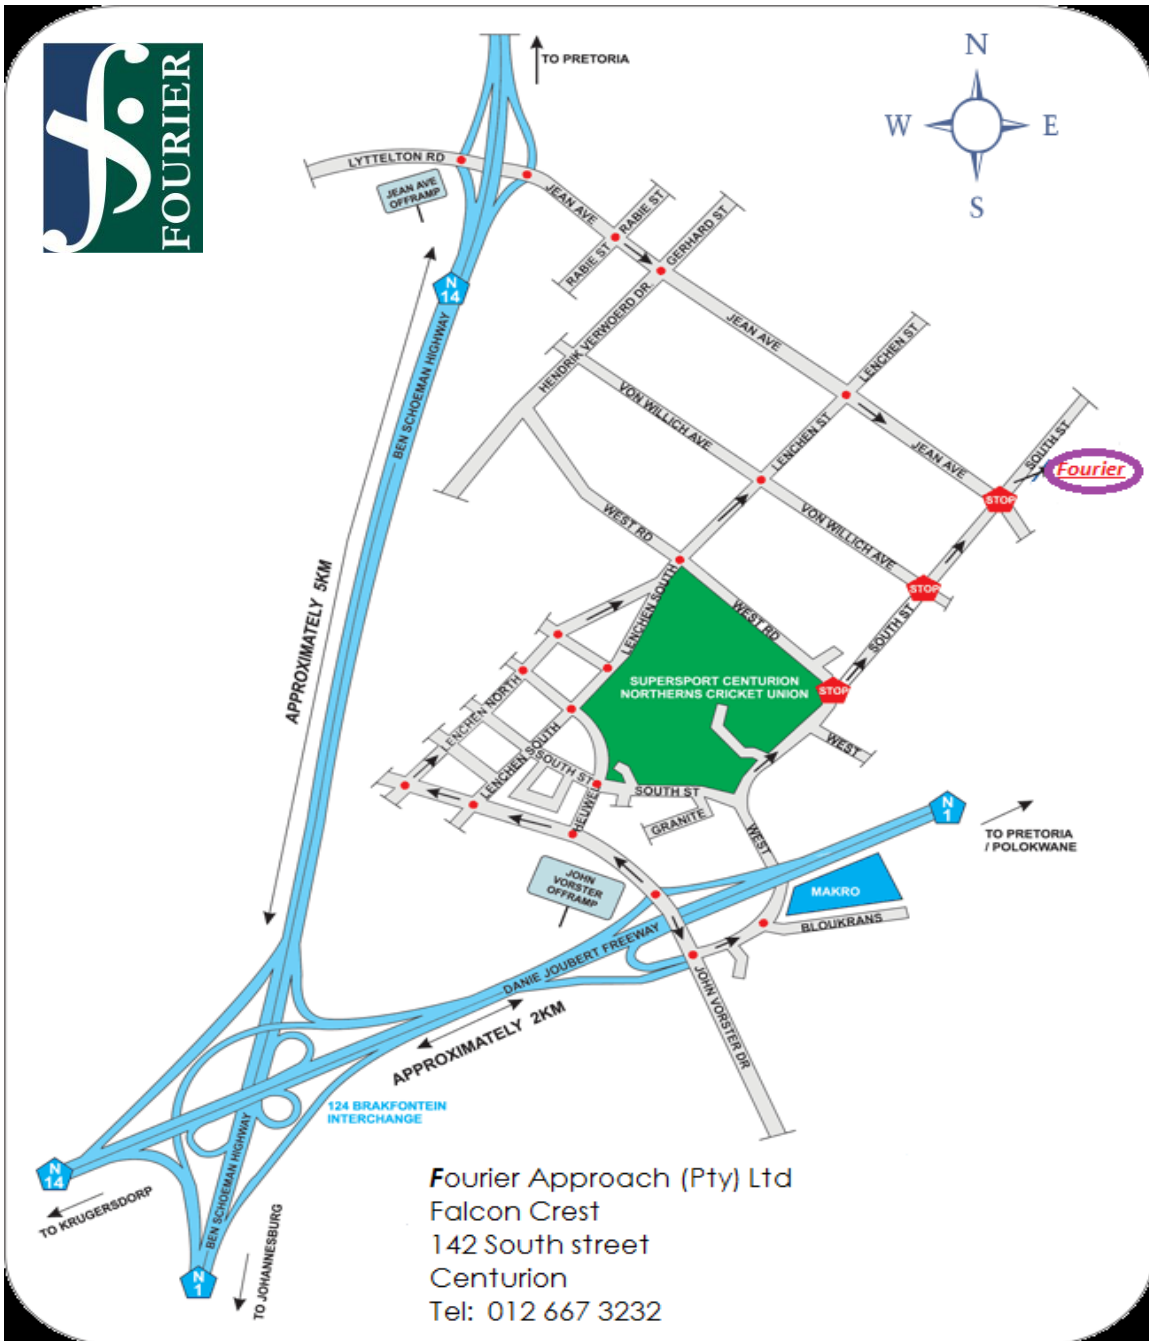

Directions to Fourier offices in Centurion

From Johannesburg N1

Take the N1 and turn off at the John Vorster off ramp. At the robot turn right and proceed over the N. At the next robot turn left into West Street. Keep straight past Makro until you reach the Y junction (next to the Cricket Stadium). Turn right into South street. Follow South Street past the Jean avenue junction until you reach Falcon Crest Aprk on your right (directly after Ridgeback Restaurant). At security ask for block 4.

From Johannesburg on the Ben Schoeman Highway N14

Take the Jean Ave off ramp and turn right into Jean Ave. Follow Jean Ave until you reach South Street (Ridgeback Restaurant on the corner). Turn left in South street and turn right at the Falcon Crest Park. At security ask for block 4.